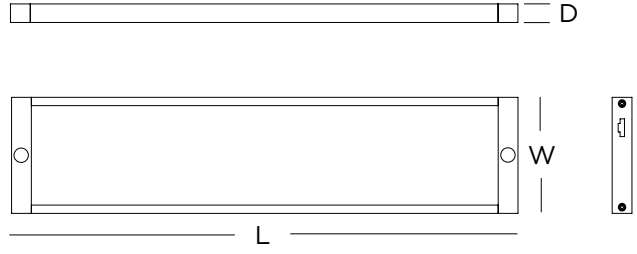

SLATE™ PRO 2.0 SPLE Series

LED Panels		Oil-Rubbed Bronze	Lumens	Watts	4000K	LPW	L	W	D
Size	White								
9 in.	SPLE9WH	SPLE9RB	4.5W	375	58	9"	4"	1/2"	
14 in.	SPLE14WH	SPLE14RB	7.5W	585	60	14"	4"	1/2"	
22 in.	SPLE22WH	SPLE22RB	12W	920	60	22"	4"	1/2"	
32 in.	SPLE32WH	SPLE32RB	18W	1330	60	32"	4"	1/2"	
40 in.	SPLE40WH	SPLE40RB	22W	1670	60	40"	4"	1/2"	

Each panel includes (1) one:
- 12" interconnect cord
- Direct connector

HOW TO ORDER

SPLE-STRKIT + PANELS + ACCESSORIES (as needed)

SPLE-STRKIT (required)

Start Kit Contains:

- 2.0 Power Supply w/ Bluetooth & Wi-Fi Capabilities
- 3-Prong AC Power Cable
3. 96" DC Control Cable
4. Wireless Remote Control
5. Remote Mounting Bracket
6. Remote Wall Mount Cover Plate