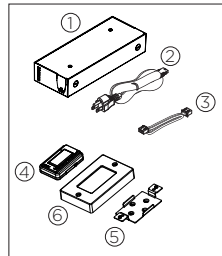

Each panel includes (1) one:
 - 12" interconnect cord
 - Direct connector

HOW TO ORDER

SPLE-STRKIT + PANELS + ACCESSORIES (as needed)

SPLE-STRKIT (required)

Start Kit Contains:

- 2.0 Power Supply w/ Bluetooth & Wi-Fi Capabilities
- 3-Prong AC Power Cable
- 96" DC Control Cable
- Wireless Remote Control
- Remote Mounting Bracket
- Remote Wall Mount Cover Plate

Starter Kit

NOTE:

Screws for Mounting Bracket & Cover Plate are included.

Panels (required)

Panels Contain:

- LED Panel
- 12" Linking Cable
- Direct Connector
- Screws & Screw Caps

Power Supply (additional)