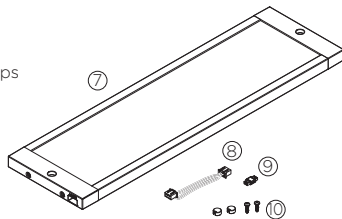

Each panel includes (1) one:
 - 12" interconnect cord
 - Direct connector

HOW TO ORDER

SPLE-STRKIT + PANELS + ACCESSORIES (as needed)

SPLE-STRKIT (required)

Start Kit Contains:

- 2.0 Power Supply w/ Bluetooth & Wi-Fi Capabilities
- 3-Prong AC Power Cable
- 96" DC Control Cable
- Wireless Remote Control
- Remote Mounting Bracket
- Remote Wall Mount Cover Plate

Starter Kit

NOTE:

Screws for Mounting Bracket & Cover Plate are included.

Panels (required)

Panels Contain:

- LED Panel
- 12" Linking Cable
- Direct Connector
- Screws & Screw Caps

Power Supply (additional)